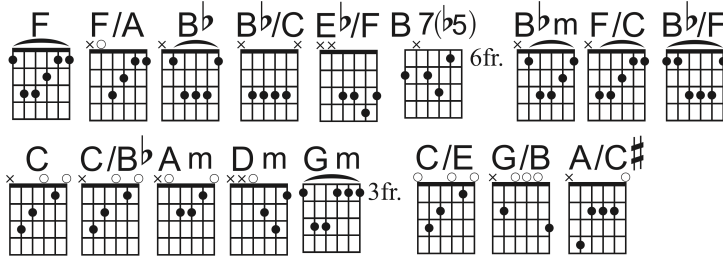

怎可測透，是我主的愛，我要兩手張開去盛載。主耶
More than ___ e - nough, more than I ___ could know, ___ Je - sus, come and fill me with Your love. Your ___

祢永遠如此深愛著我

More Than I Could Know

(1/2)

詞、曲：曾祥怡 Grace Tseng

F major 4/4 ♩ = 64

CD版本升調至G大調

Intro: F - F/A B_b F - F/A B_b - B_b/C
F - E_b/F - B7(b5) B_b - B_{bm} F/C - B_b/C B_b/F - F

F B_b F/A B_b C F B_b F/A

每滴寶血 為我而流 每個刑罰 為我承受

Your precious blood was shed for me. Bearing the pain, You thought of me